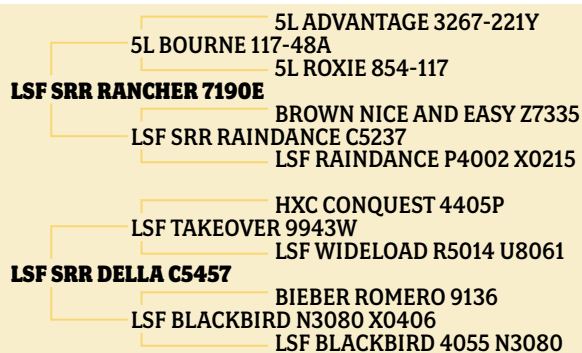

BIEBER CL ENERGIZE F121

Sire: **G**

DOB: 1/12/2018

Reg #: 3958815

Tattoo: F121

EPDs	
HB	43
GM	64
CED	17
BW	-5.4
WW	65
YW	112
MILK	29
MARB	0.56
REA	0.38
BFAT	0.02
ACT BW	60
205 WT	658
365 WT	1167

Energize is another new AI sire for us this year. He comes with a low birth weight, easy calving while still maintaining good growth! His carcass data is real good, with him being in the top 26% for marbling and the top 16% for Rib Eye Area. Don't miss the Energize sons' sale day! They are a pretty uniform group of bulls, all very deep, thick and long. There are 3 Energize sons in the sale, with an average birth weight of 80 and an average weaning weight of 669 pounds.

LSF SRR PRIME PLUS 0111H

Sire: **H**

DOB: 1/22/2020

Reg #: 4275705

Tattoo: 0111H

EPDs	
HB	49
GM	85
CED	11
BW	-3.0
WW	71
YW	114
MILK	31
MARB	1.37
REA	0.04
BFAT	0.07
ACT BW	76
205 WT	686
365 WT	1166

Check out the Prime Plus bulls in the sale! There are 3 bulls this year and they are moderate made, deep sided, good ribbed bulls. Prime Plus offers an out cross pedigree for our breeding program. He also is very good in his EPD numbers from birth to growth, along with Milk and Maternal number to finally his carcass traits! We are excited to see the scan on these bulls. The 3 bulls had an average BW of 85 and an average weaning weight of 666.