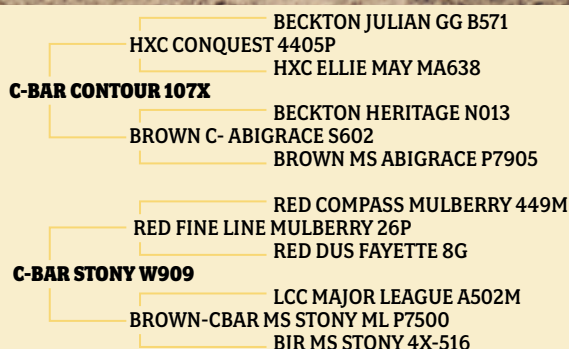

EPDs	
HB	40
GM	66
CED	15
BW	-3.2
WW	65
YW	103
MILK	19
MARB	0.89
REA	0.06
BFAT	0.04
ACT BW	82
205 WT	687
365 WT	1243

Contour has been a main stay in our operation for a few years now! We really like his calves and his females. He has improved the carcass in our herd tremendously...we just can't say enough good things about him! He has been used AI on all the commercial heifers the last 4 years. They calve easy and really grow! This last year at the Rosebud/Treasure county fair there were 5 Contour steers represented. They all graded Prime, and Liz's was the Grand Champion! As a yearling Contour had an actual REA score of 13.9 with a marbling score of 8.6 and he is in the top 3% of sires for his marbling EPD and top 12% of sires for Grid Master index. This year there are 8 sons in the sale! They have an average BW of 86 pounds and average WW of 659 pounds.