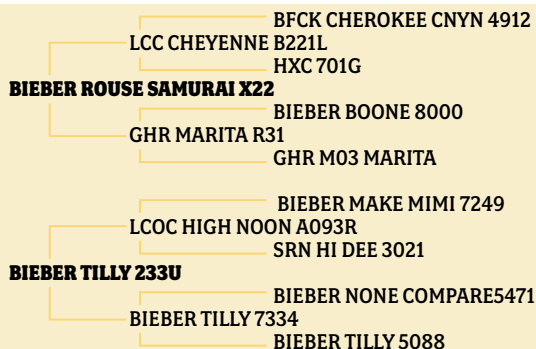

BIEBER SPARTACUS A193

EPDs	
HB	18
GM	32
CED	15
BW	-3.7
WW	78
YW	123
MILK	26
MARB	0.7
REA	-0.04
BFAT	0.06
ACT BW	80
205 WT	614
365 WT	1274

Spartacus is an AI sire we have used quite a bit. In the semen catalog they say he is powerfully made and stout boned. His calves have been the same! They really rise to the top as you walk through the pens. They have good dispositions, are easy to calve and show a lot of growth. They are deep sided, thick made, with a good hip. Check out them out sale day. There are 10 sons in the sale with an average BW of 84 pounds and WW of 683.