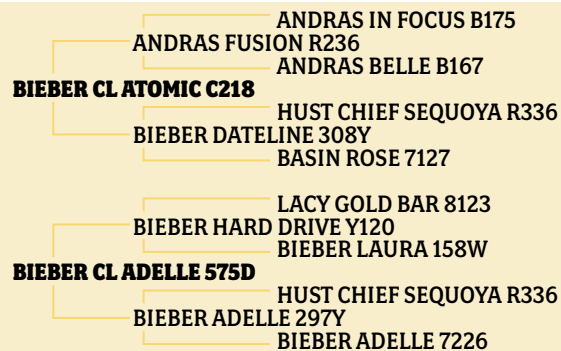

BIEBER CL ENERGIZE F121

Sire: **G**

DOB: 1/12/2018

Reg #: 3958815

Tattoo: F121

EPDs	
HB	43
GM	64
CED	17
BW	-5.4
WW	65
YW	112
MILK	29
MARB	0.56
REA	0.38
BFAT	0.02
ACT BW	60
205 WT	658
365 WT	1167

Energize is another new AI sire for us this year. He comes with a low birth weight, easy calving while still maintaining good growth! His carcass data is real good, with him being in the top 26% for marbling and the top 16% for Rib Eye Area. Don't miss the Energize sons' sale day! They are a pretty uniform group of bulls, all very deep, thick and long. There are 3 Energize sons in the sale, with an average birth weight of 80 and an average weaning weight of 669 pounds.