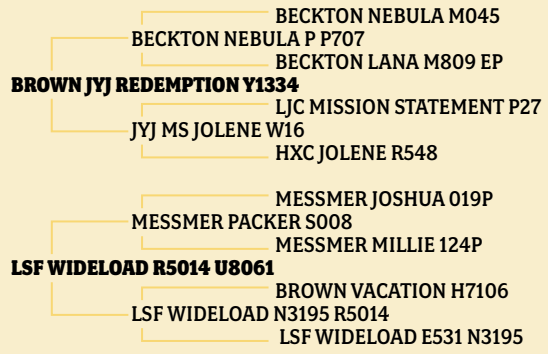

LSF SRR EXCEPTIONAL 5464C

Sire: **D**

DOB: 4/9/2015
Reg #: 1751111
Tattoo: 5464C

EPDs	
HB	53
GM	62
CED	16
BW	-4.3
WW	62
YW	99
MILK	25
MARB	0.88
REA	0.03
BFAT	0.03
ACT BW	
205 WT	681
365 WT	1347

Exceptional is a son of Redemption which we have used a bit in the past, but what really drew our attention to him, was his dam was a Messmer Packer. Packer semen is hard to find these days! Exceptional is in the upper percentiles for most of his EPD's but the most impressive is he is in the top 3% for Marbling and the top 15% for Grid Master. Combine that with his calving ease as well as growth and he rises to the top. There are 8 sons in the sale this year and they definitely deserve a second look! They had an average birth weight of 86 and average weaning weight of 694.