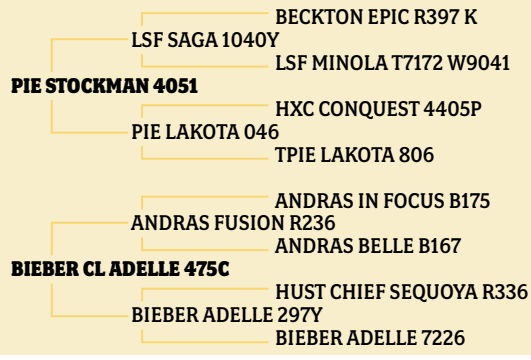

BIEBER SPARTACUS A193

Sire: **B**

DOB: 3/5/2013
Reg #: 1617230
Tattoo: A193

EPDs	
HB	18
GM	32
CED	15
BW	-3.7
WW	78
YW	123
MILK	26
MARB	0.7
REA	-0.04
BFAT	0.06
ACT BW	80
205 WT	614
365 WT	1274

Spartacus is an AI sire we have used quite a bit. In the semen catalog they say he is powerfully made and stout boned. His calves have been the same! They really rise to the top as you walk through the pens. They have good dispositions, are easy to calve and show a lot of growth. They are deep sided, thick made, with a good hip. Check out them out sale day. There are 10 sons in the sale with an average BW of 84 pounds and WW of 683.

BIEBER CL STOCKMARKET E119

Sire: **C**

DOB: 1/15/2017
Reg #: 3751659
Tattoo: E119

EPDs	
HB	57
GM	67
CED	16
BW	-4.9
WW	79
YW	133
MILK	24
MARB	1.19
REA	0.29
BFAT	0.08
ACT BW	64
205 WT	640
365 WT	1203

This is our second calf crop out of Stockmarket and we have liked what we have been seeing. They just flat stand out from birth to weaning and beyond. They are very stylish, eye appealing cattle, thick topped, with a really nice hip! He is in the upper percentiles from birth to growth and it carries on into his carcass traits. He is in the top 1% for Marbling and top 25% for REA. There are 9 bulls in the sale. They have an average birth weight of 83 and 689 at weaning.