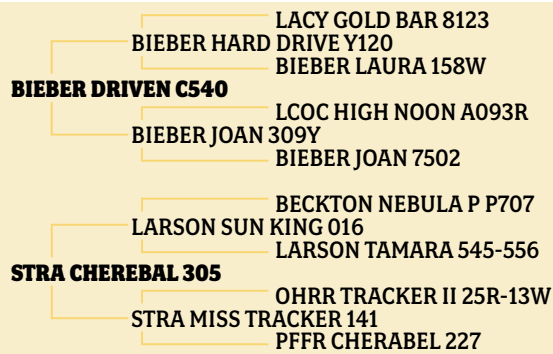

STRA RELENTLESS

Sire: **F**

DOB: 3/05/2018

Reg #: 3955293

Tattoo: 8120

EPDs	
HB	122
GM	75
CED	17
BW	-6.3
WW	57
YW	85
MILK	39
MARB	1.18
REA	0.06
BFAT	0.04
ACT BW	74
205 WT	784
365 WT	1326

Relentless is a first time AI sire for us this year. We decided to try him as he is an outcross pedigree for us. He also is low birth weight and very good carcass. He is in the top 3% of his contemporaries for BW and the top 11% in CED. He is in the top 1% of other sires for Marbling, ProS, Herd Builder and top 3% in Grid Master. We are looking forward to how this set of bulls scans!! Check out these 4 Relentless sons sale day. They are stout, deep, with good hips on them. These Relentless sons posted an average birth weight of 85 while still weaning off at an impressive 702 average.