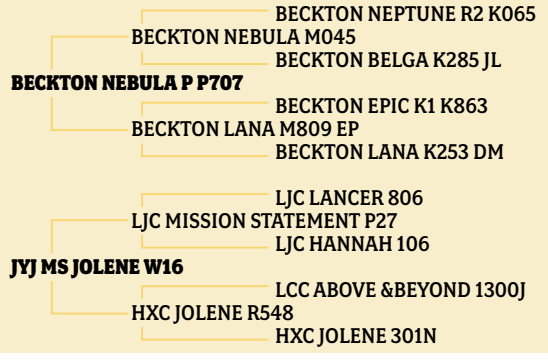

LSF SRR EXCEPTIONAL 5464C

Sire: **D**

DOB: 4/9/2015
Reg #: 1751111
Tattoo: 5464C

EPDs	
HB	53
GM	62
CED	16
BW	-4.3
WW	62
YW	99
MILK	25
MARB	0.88
REA	0.03
BFAT	0.03
ACT BW	
205 WT	681
365 WT	1347

Exceptional is a son of Redemption which we have used a bit in the past, but what really drew our attention to him, was his dam was a Messmer Packer. Packer semen is hard to find these days! Exceptional is in the upper percentiles for most of his EPD's but the most impressive is he is in the top 3% for Marbling and the top 15% for Grid Master. Combine that with his calving ease as well as growth and he rises to the top. There are 8 sons in the sale this year and they definitely deserve a second look! They had an average birth weight of 86 and average weaning weight of 694.

BROWN JYJ REDEMPTION Y1334

Sire: **E**

DOB: 1/14/2011
Reg #: 1441805
Tattoo: Y1334

EPDs	
HB	53
GM	54
CED	15
BW	-4.8
WW	66
YW	116
MILK	24
MARB	0.62
REA	-0.17
BFAT	0.02
ACT BW	83
205 WT	759
365 WT	1202

Redemption has been a main stay for us the last couple years. His calves have been easy calving with very good growth. He is impressive as he is in the top 9% for Birth weight EPD and the top 38% and 23% for weaning weight and yearling weight EPD's respectively. Not to mention his carcass numbers are top of the breed as well. Grid Master is the top 24%, and Marbling in the top 19%. His calves are consistently coming to the top and to top it off they have a very good disposition! There are 4 sons in the sale with an average birth weight of 84 and average weaning weight of 670.